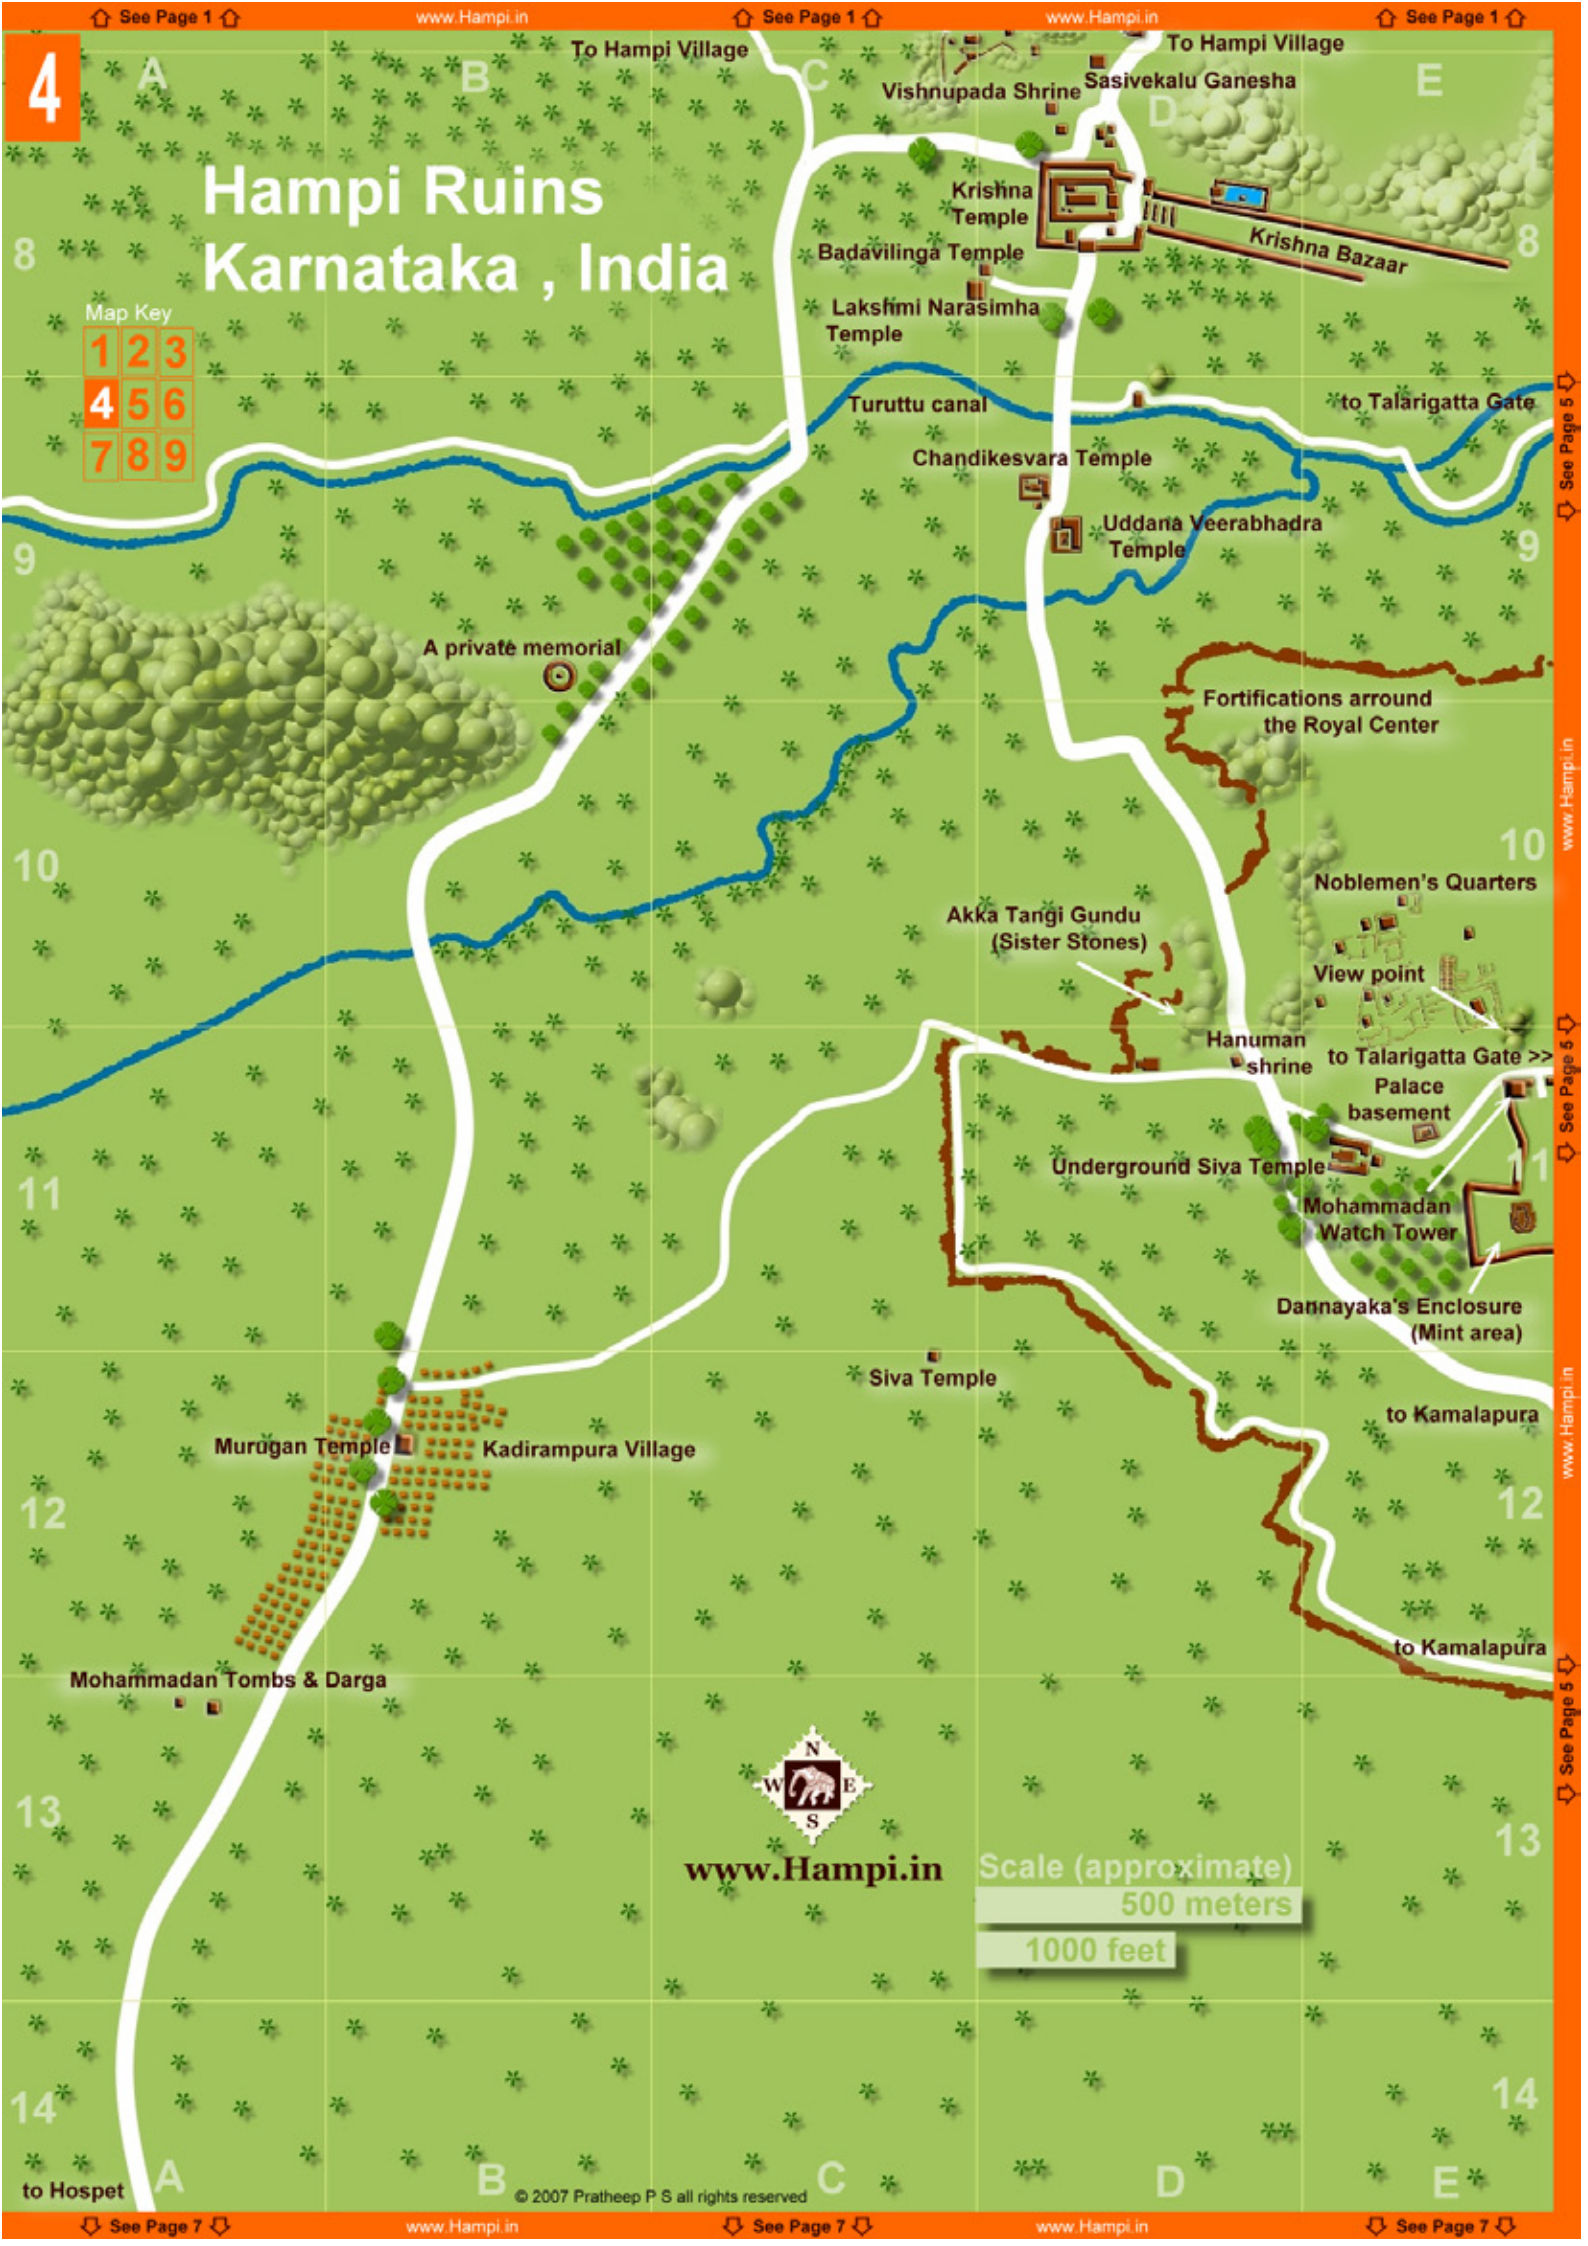

4

Hampi Ruins Karnataka , India

Map Key

1	2	3
4	5	6
7	8	9

To Hampi Village

To Hampi Village

Vishnupada Shrine

Sasivekalu Ganesha

Krishna Temple

Badavilinga Temple

Lakshmi Narasimha Temple

Turuttu canal

Chandikesvara Temple

Uddana Veerabhadra Temple

A private memorial

Fortifications around the Royal Center

Akka Tangi Gundu (Sister Stones)

Noblemen's Quarters

View point

Hanuman shrine

Underground Siva Temple

Mohammadan Watch Tower

Dannayaka's Enclosure (Mint area)

Murugan Temple

Kadirampura Village

Siva Temple

Mohammadan Tombs & Darga

www.Hampi.in

Scale (approximate)

500 meters

1000 feet

to Hospet